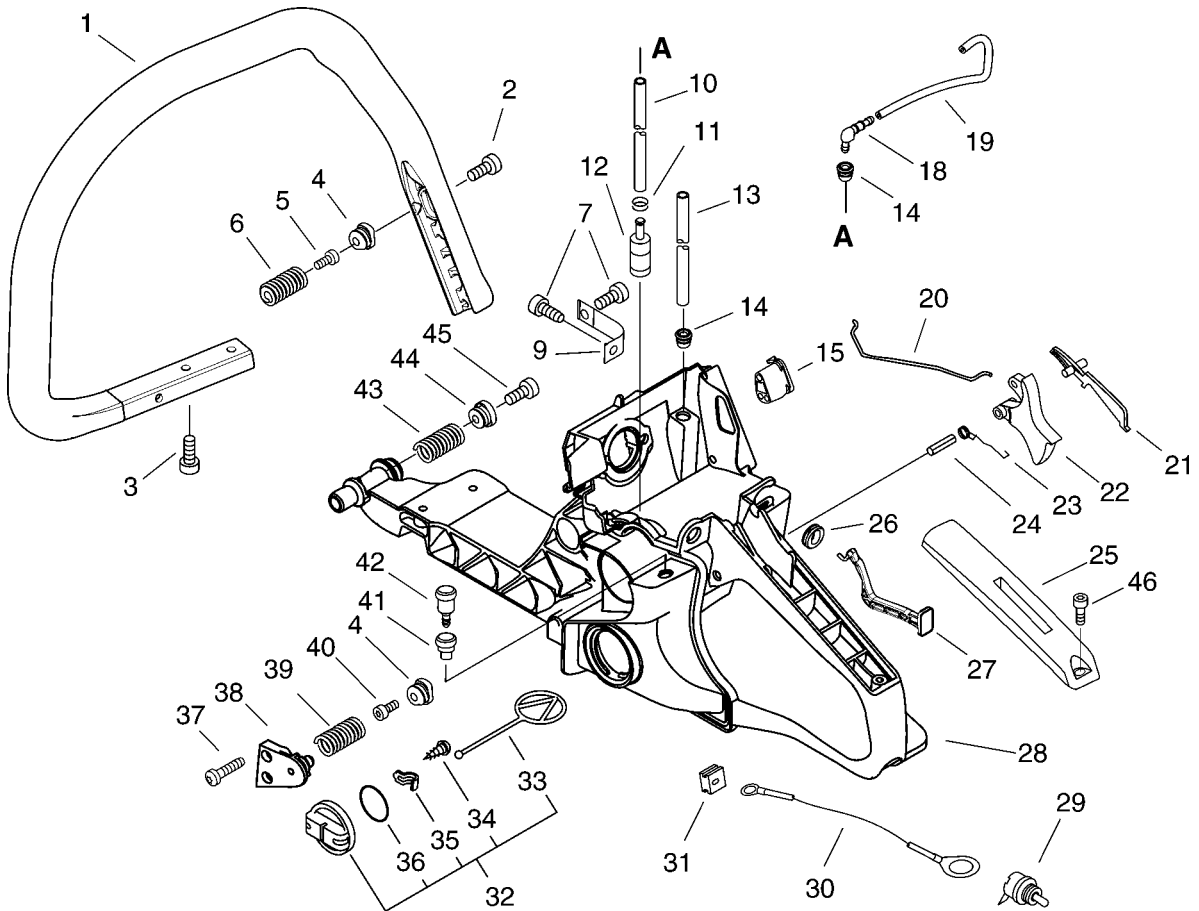

shindaiwa

PARTS CATALOGUE

CHAIN SAW

598

CE

1 Cylinder, Crankcase, Piston

KEY	LV	PART NUMBER	Q'TY	DESCRIPTION	REMARKS
1		A014-000040	1	DECOMP,ASM	
2		V805-000220	4	BOLT, TORX 5	
3		A130-000910	1	CYLINDER	
4		A202-000080	1	BELLOWS, INTAKE	
5		A206-000010	1	HOLDER, BELLOWS	
6		V805-000000	2	BOLT, TORX 5	
7		V100-000270	1	GASKET,CYL	
8		P021-015190	1	PISTON KIT	
9	+	A101-000210	1	RING, PISTON	
10	+	V580-000030	2	RING,END	
11	+	V609-000010	1	PIN,ENG 11	
12	+	V556-000000	1	BEARING,NEEDLE 11	
13	+	V308-000040	2	WASHER,CIRCULAR 11	
14		100142-30830	1	KEY, WOODRUFF	
15		P021-016660	1	CRANK CASE SET	
16	+	V508-000010	2	SEAL,OIL 15	
17	+	100215-02830	2	PIN, DOWEL	
18	+	V592-000000	2	BEARING, BALL	
19	+	V102-000060	1	GASKET,CRANKCASE	
20		V805-000010	2	BOLT, TORX 5	
21		V805-000020	4	BOLT, TORX 5	
22		V420-001790	2	CUSHION	
23		A239-000060	1	PIPE, INTAKE	
24		A011-000540	1	CRANKSHAFT,ASY	

1 Cylinder, Crankcase, Piston

KEY	LV	PART NUMBER	Q'TY	DESCRIPTION	REMARKS
25		V360-000060	1	COLLAR,18	
26		V805-000000	1	BOLT, TORX 5	
27		E106-000040	1	GUIDE,AIR	
28		P021-016030	1	CAP, OIL	
29	+	131051-19830	1	LINK	
30	+	900246-03008	1	SCREW 3*8	
31	+	131050-19830	1	RETAINER, LINK	
32	+	900720-00028	1	O-RING 28	
33		437239-14730	1	NIPPLE	
34		436114-13930	1	VALVE, CHECK	
35		V805-000170	1	BOLT, TORX 5	
36		V141-000090	1	GROMMET,PLUG	
37		132115-01461	1	GROMMET	

KEY	LV	PART NUMBER	Q'TY	DESCRIPTION	REMARKS
25	+	A511-000070	1	GRIP, STARTER	
26	+	900296-03016	1	SCREW 3*16	
27	+	A510-000090	1	GUIDE, ROPE	
28		X503-009840	1	LABEL,MODEL	
29		V805-000000	4	BOLT, TORX 5	