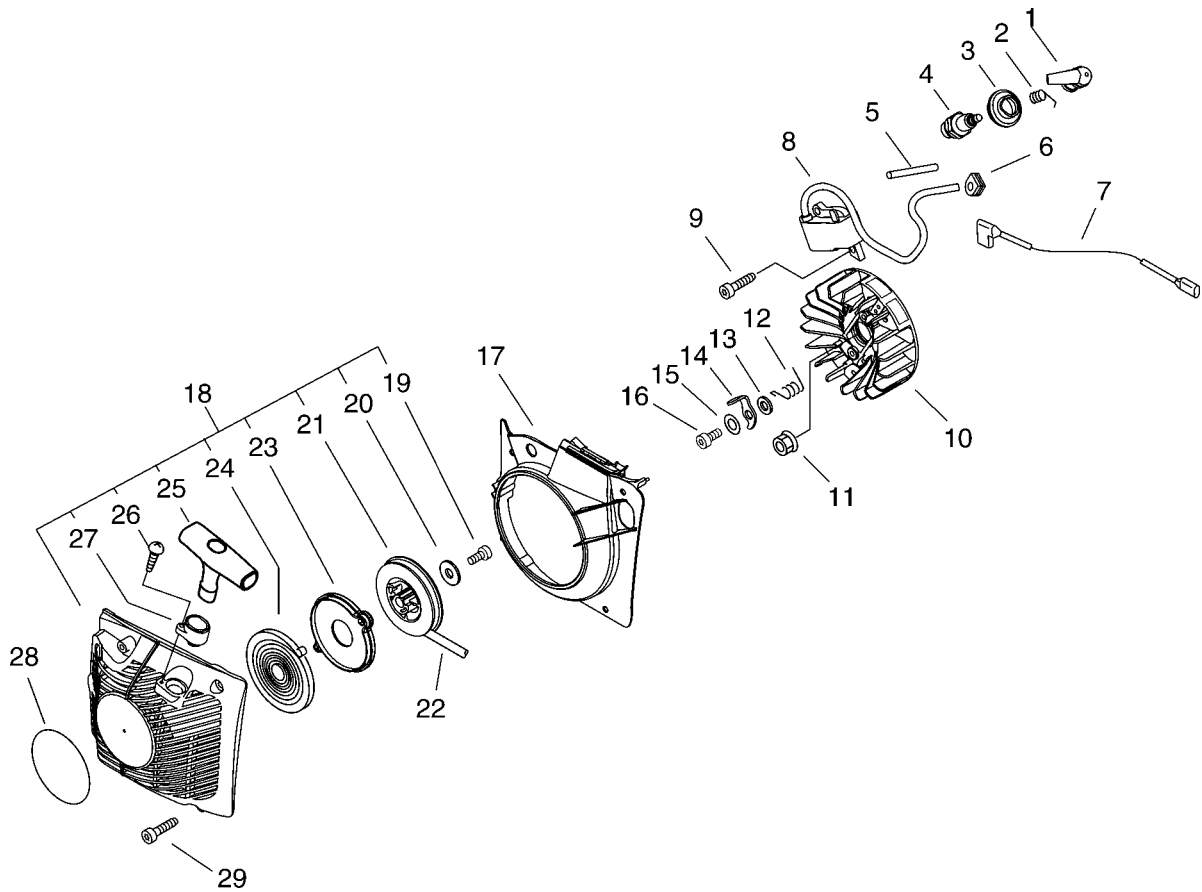

shindaiwa

PARTS CATALOGUE

CHAIN SAW

598

CE

1 Cylinder, Crankcase, Piston

KEY	LV	PART NUMBER	Q'TY	DESCRIPTION	REMARKS
1		A014-000040	1	DECOMP,ASM	
2		V805-000220	4	BOLT, TORX 5	
3		A130-000910	1	CYLINDER	
4		A202-000080	1	BELLOWS, INTAKE	
5		A206-000010	1	HOLDER, BELLOWS	
6		V805-000000	2	BOLT, TORX 5	
7		V100-000270	1	GASKET,CYL	
8		P021-015190	1	PISTON KIT	
9	+	A101-000210	1	RING, PISTON	
10	+	V580-000030	2	RING,END	
11	+	V609-000010	1	PIN,ENG 11	
12	+	V556-000000	1	BEARING,NEEDLE 11	
13	+	V308-000040	2	WASHER,CIRCULAR 11	
14		100142-30830	1	KEY, WOODRUFF	
15		P021-016660	1	CRANK CASE SET	
16	+	V508-000010	2	SEAL,OIL 15	
17	+	100215-02830	2	PIN, DOWEL	
18	+	V592-000000	2	BEARING, BALL	
19	+	V102-000060	1	GASKET,CRANKCASE	
20		V805-000010	2	BOLT, TORX 5	
21		V805-000020	4	BOLT, TORX 5	
22		V420-001790	2	CUSHION	
23		A239-000060	1	PIPE, INTAKE	
24		A011-000540	1	CRANKSHAFT,ASY	

1 Cylinder, Crankcase, Piston

KEY	LV	PART NUMBER	Q'TY	DESCRIPTION	REMARKS
25		V360-000060	1	COLLAR,18	
26		V805-000000	1	BOLT, TORX 5	
27		E106-000040	1	GUIDE,AIR	
28		P021-016030	1	CAP, OIL	
29	+	131051-19830	1	LINK	
30	+	900246-03008	1	SCREW 3*8	
31	+	131050-19830	1	RETAINER, LINK	
32	+	900720-00028	1	O-RING 28	
33		437239-14730	1	NIPPLE	
34		436114-13930	1	VALVE, CHECK	
35		V805-000170	1	BOLT, TORX 5	
36		V141-000090	1	GROMMET,PLUG	
37		132115-01461	1	GROMMET	

KEY	LV	PART NUMBER	Q'TY	DESCRIPTION	REMARKS
25	+	A511-000070	1	GRIP, STARTER	
26	+	900296-03016	1	SCREW 3*16	
27	+	A510-000090	1	GUIDE, ROPE	
28		X503-009840	1	LABEL,MODEL	
29		V805-000000	4	BOLT, TORX 5	