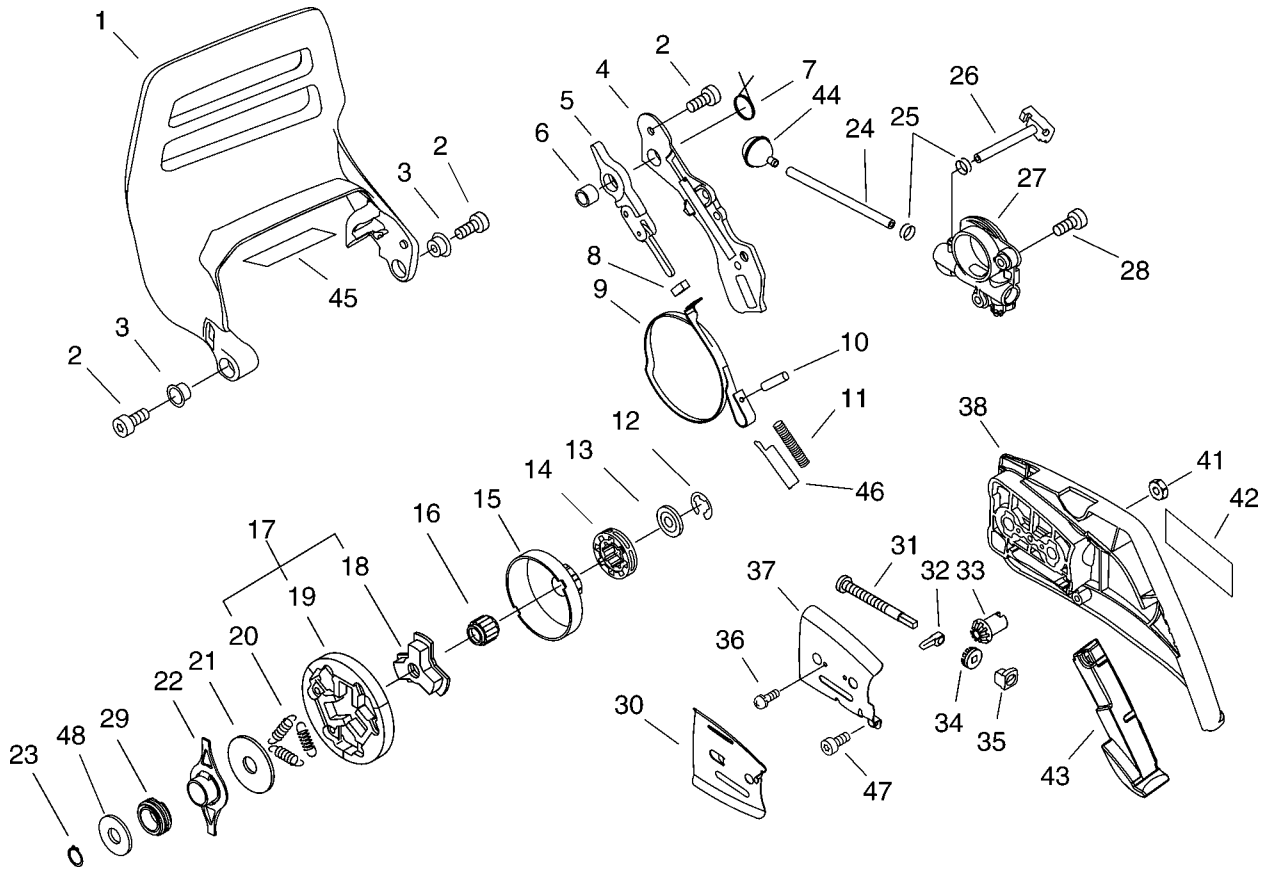

KEY	LV	PART NUMBER	Q'TY	DESCRIPTION	REMARKS
25	+	A511-000070	1	GRIP, STARTER	
26	+	900296-03016	1	SCREW 3*16	
27	+	A510-000090	1	GUIDE, ROPE	
28		X503-009840	1	LABEL,MODEL	
29		V805-000000	4	BOLT, TORX 5	

KEY	LV	PART NUMBER	Q'TY	DESCRIPTION	REMARKS
1		C400-000550	1	HANDLE, FRONT	
2		V806-000000	1	BOLT, TORX 6	
3		V805-000010	4	BOLT, TORX 5	
4		V456-000080	2	HOLDER, SPRING	
5		V805-000000	1	BOLT, TORX 5	
6		V450-000730	1	SPRING, COMPRESSION	
7		V805-000000	2	BOLT, TORX 5	
9		C617-000360	1	STOPPER	
10		V471-000600	1	PIPE	
11		132013-09820	1	CLIP	
12		131205-19831	1	STRAINER, FUEL	
13		130110-30830	1	PIPE, IMPULSE	
14		132115-01461	2	GROMMET	
15		V131-000020	1	GROMMET, NEEDLE	
18		V186-000080	1	JOINT, PIPE	
19		130110-14530	1	PIPE, IMPULSE	
20		C454-000170	1	ROD, THROTTLE	
21		178090-19830	1	LOCKOUT, T. CONTROL	
22		C450-000360	1	CONTROL, THROTTLE	
23		V452-000260	1	SPRING, TORSION	
24		900345-40025	1	PIN, SPRING 4*25SUS	
25		C411-000001	1	LID, HANDLE	
26		V130-000030	1	GROMMET, CHOKE	
27		A241-000190	1	KNOB, CHOKE	

KEY	LV	PART NUMBER	Q'TY	DESCRIPTION	REMARKS
1		C320-000180	1	LEVER, BRAKE	
2		V805-000000	5	BOLT, TORX 5	
3		V356-000440	2	COLLAR,10	
4		C345-000340	1	COVER, BRAKE	
5		C334-000110	1	CONNECTOR, BRAKE	
6		433116-35430	1	SPACER 8	
7		V452-000400	1	SPRING, TORSION	
8		V376-000450	1	SPACER	
9		C328-000120	1	BAND, BRAKE	
10		93050-30080	1	ROLLER	
11		V450-000740	1	SPRING, COMPRESSION	
12		V583-000130	1	RING	
13		V307-000180	1	WASHER, CIRCULAR 10	
14		175033-14731	1	SPROCKET, RIM 68210S	
15		A556-000550	1	DRUM, CLUTCH	
16		V555-000070	1	BEARING, NEEDLE 10	
17		A056-000220	1	CLUTCH ASY	
18	+	A552-000110	1	HUB, CLUTCH	
19	+	P021-007050	1	CLUTCH SHOE SET	
20	+	V451-000500	3	SPRING, TENSION	
21		A551-000110	1	PLATE, CLUTCH	
22		V358-000090	1	COLLAR, 14	
23		900701-00015	1	CIRCLIP 15	
24		437210-30830	1	PIPE, OIL	