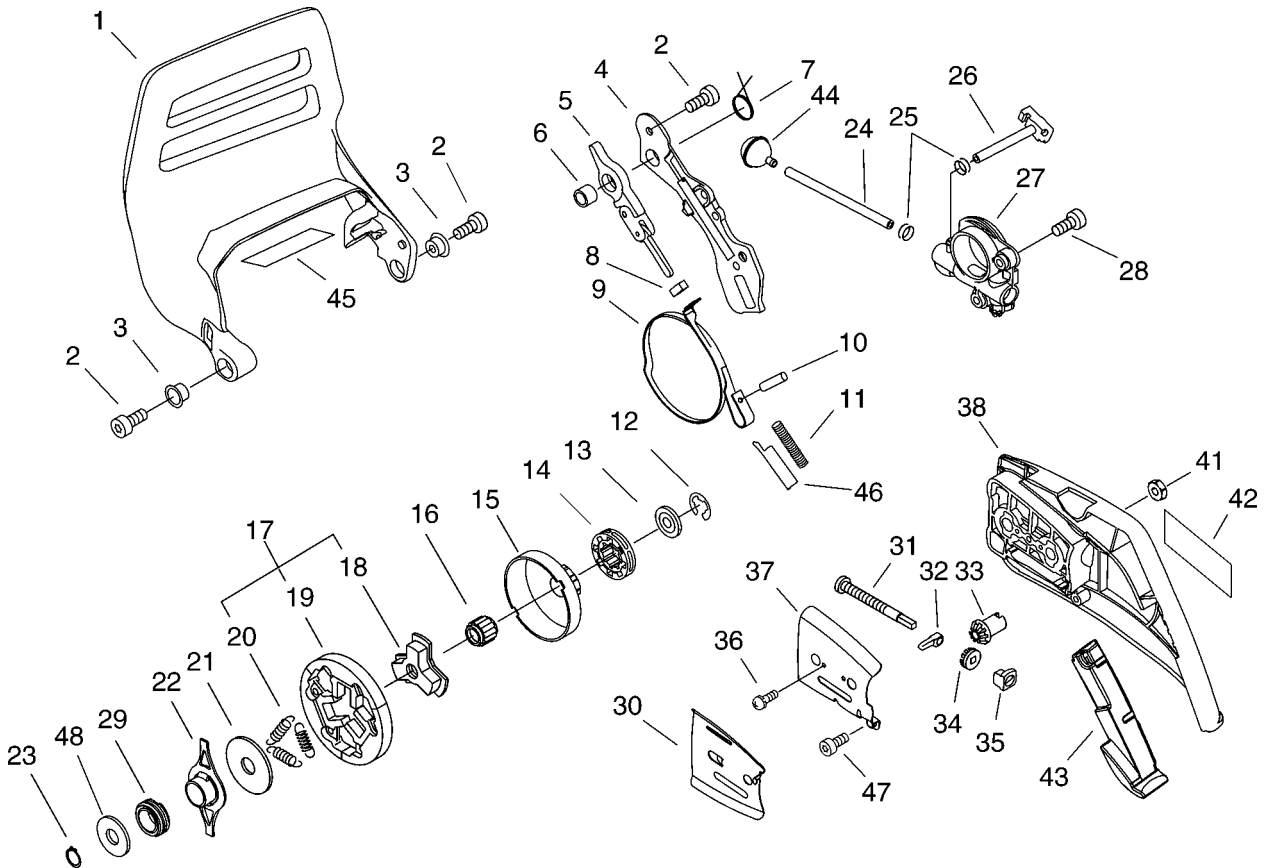

KEY	LV	PART NUMBER	Q'TY	DESCRIPTION	REMARKS
1		A427-000013	1	CAP, SPARK PLUG	
2		A426-000010	1	TERMINAL, SPARK PLUG	
3		A429-000040	1	COVER, CAP	
4		A425-000000	1	SPARK PLUG	
5		V475-004130	1	TUBE	
6		156110-04920	1	BUSHING	
7		V485-001090	1	LEAD	
8		A411-000450	1	COIL, IGNITION	
9		V805-000000	2	BOLT, TORX 5	
10		A409-000360	1	ROTOR, MAGNETO	
11		900515-00008	1	NUT, FLANGE 8	
12		177234-35430	2	SPRING, RETURN	
13		177247-04630	2	SPACER, RATCHET	
14		177218-19830	2	PAWL, STARTER	
15		900603-00005	2	WASHER 5	
16		V835-000000	2	BOLT, TORX 5	
17		A172-000840	1	COVER, FAN	
18		P021-016690	1	STARTER ASY	
19	+	V805-000130	1	BOLT, TORX 5	
20	+	177214-02830	1	WASHER	
21	+	A506-000110	1	REEL, ROPE	
22	+	177226-07060	1	ROPE, STARTER	
23	+	A503-000030	1	PLATE, STARTER	
24	+	177220-35430	1	SPRING, REWIND	

KEY	LV	PART NUMBER	Q'TY	DESCRIPTION	REMARKS
25	+	A511-000070	1	GRIP, STARTER	
26	+	900296-03016	1	SCREW 3*16	
27	+	A510-000090	1	GUIDE, ROPE	
28		X503-009840	1	LABEL,MODEL	
29		V805-000000	4	BOLT, TORX 5	

KEY	LV	PART NUMBER	Q'TY	DESCRIPTION	REMARKS
1		C320-000180	1	LEVER, BRAKE	
2		V805-000000	5	BOLT, TORX 5	
3		V356-000440	2	COLLAR,10	
4		C345-000340	1	COVER, BRAKE	
5		C334-000110	1	CONNECTOR, BRAKE	
6		433116-35430	1	SPACER 8	
7		V452-000400	1	SPRING, TORSION	
8		V376-000450	1	SPACER	
9		C328-000120	1	BAND, BRAKE	
10		93050-30080	1	ROLLER	
11		V450-000740	1	SPRING, COMPRESSION	
12		V583-000130	1	RING	
13		V307-000180	1	WASHER, CIRCULAR 10	
14		175033-14731	1	SPROCKET, RIM 68210S	
15		A556-000550	1	DRUM, CLUTCH	
16		V555-000070	1	BEARING, NEEDLE 10	
17		A056-000220	1	CLUTCH ASY	
18	+	A552-000110	1	HUB, CLUTCH	
19	+	P021-007050	1	CLUTCH SHOE SET	
20	+	V451-000500	3	SPRING, TENSION	
21		A551-000110	1	PLATE, CLUTCH	
22		V358-000090	1	COLLAR, 14	
23		900701-00015	1	CIRCLIP 15	
24		437210-30830	1	PIPE, OIL	