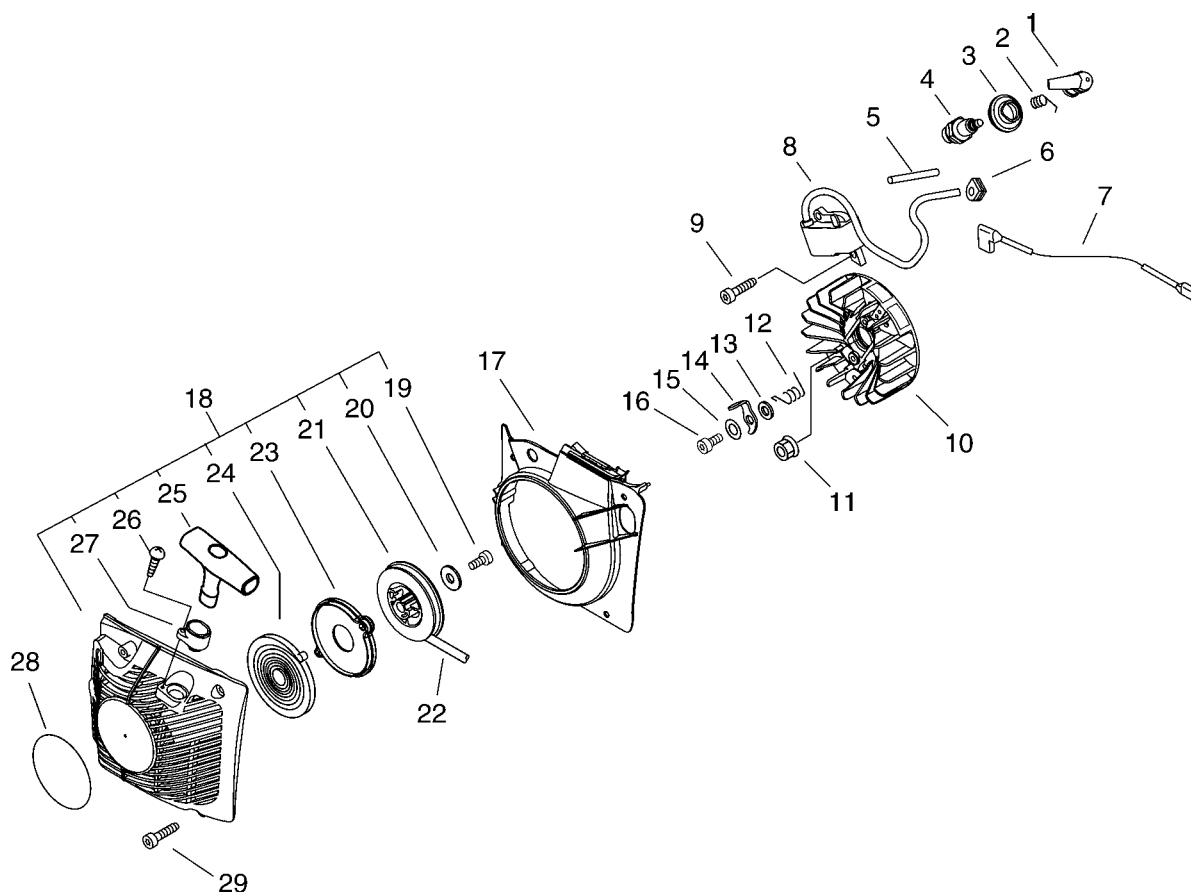

KEY	LV	PART NUMBER	Q'TY	DESCRIPTION	REMARKS
1		A427-000013	1	CAP, SPARK PLUG	
2		A426-000010	1	TERMINAL, SPARK PLUG	
3		A429-000040	1	COVER, CAP	
4		A425-000000	1	SPARK PLUG	
5		V475-004130	1	TUBE	
6		156110-04920	1	BUSHING	
7		V485-001090	1	LEAD	
8		A411-000450	1	COIL, IGNITION	
9		V805-000000	2	BOLT, TORX 5	
10		A409-000360	1	ROTOR, MAGNETO	
11		900515-00008	1	NUT, FLANGE 8	
12		177234-35430	2	SPRING, RETURN	
13		177247-04630	2	SPACER, RATCHET	
14		177218-19830	2	PAWL, STARTER	
15		900603-00005	2	WASHER 5	
16		V835-000000	2	BOLT, TORX 5	
17		A172-000840	1	COVER, FAN	
18		P021-016690	1	STARTER ASY	
19	+	V805-000130	1	BOLT, TORX 5	
20	+	177214-02830	1	WASHER	
21	+	A506-000110	1	REEL, ROPE	
22	+	177226-07060	1	ROPE, STARTER	
23	+	A503-000030	1	PLATE, STARTER	
24	+	177220-35430	1	SPRING, REWIND