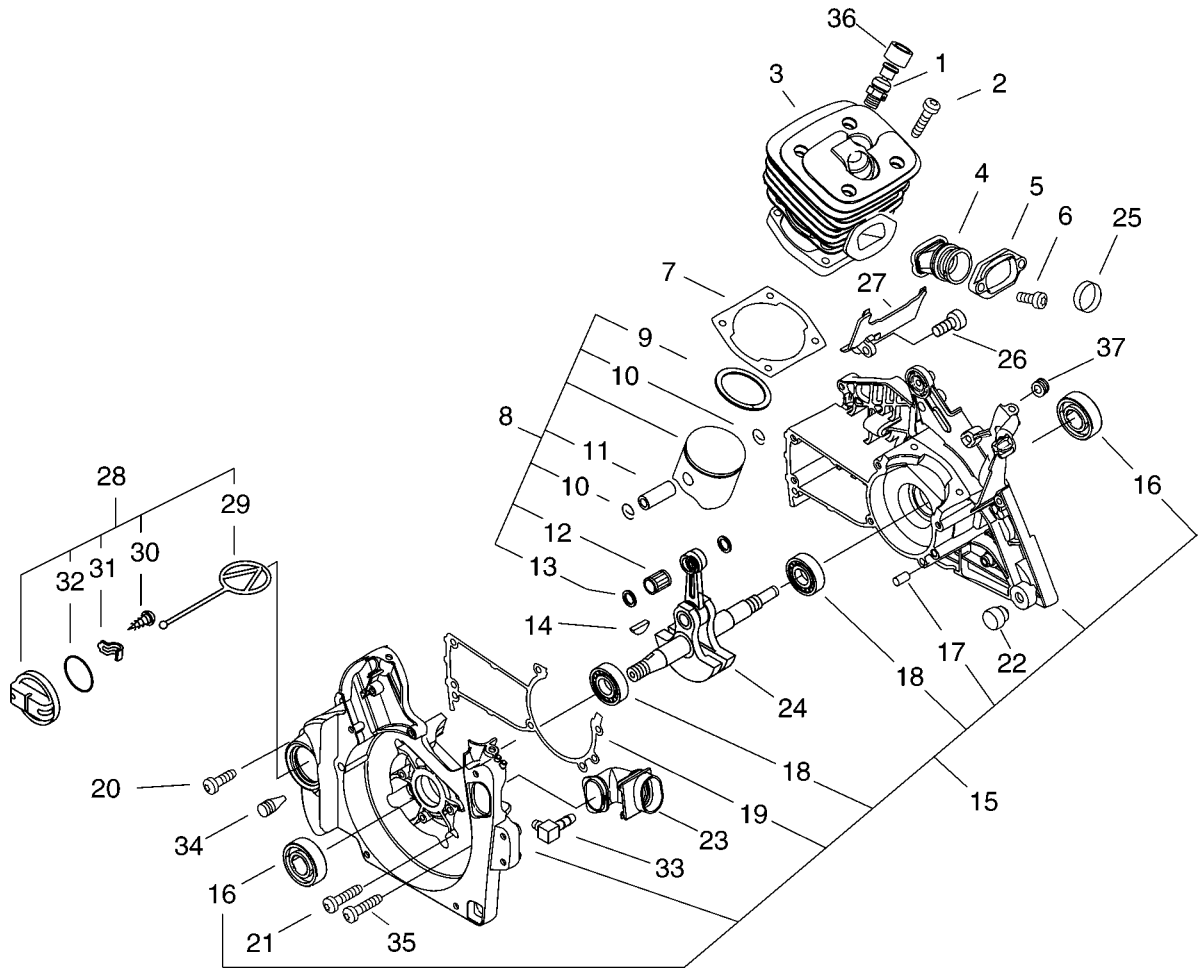

shindaiwa

PARTS CATALOGUE

CHAIN SAW

598

CE

1 Cylinder, Crankcase, Piston

KEY	LV	PART NUMBER	Q'TY	DESCRIPTION	REMARKS
1		A014-000040	1	DECOMP,ASM	
2		V805-000220	4	BOLT, TORX 5	
3		A130-000910	1	CYLINDER	
4		A202-000080	1	BELLOWS, INTAKE	
5		A206-000010	1	HOLDER, BELLOWS	
6		V805-000000	2	BOLT, TORX 5	
7		V100-000270	1	GASKET,CYL	
8		P021-015190	1	PISTON KIT	
9	+	A101-000210	1	RING, PISTON	
10	+	V580-000030	2	RING,END	
11	+	V609-000010	1	PIN,ENG 11	
12	+	V556-000000	1	BEARING,NEEDLE 11	
13	+	V308-000040	2	WASHER,CIRCULAR 11	
14		100142-30830	1	KEY, WOODRUFF	
15		P021-016660	1	CRANK CASE SET	
16	+	V508-000010	2	SEAL,OIL 15	
17	+	100215-02830	2	PIN, DOWEL	
18	+	V592-000000	2	BEARING, BALL	
19	+	V102-000060	1	GASKET,CRANKCASE	
20		V805-000010	2	BOLT, TORX 5	
21		V805-000020	4	BOLT, TORX 5	
22		V420-001790	2	CUSHION	
23		A239-000060	1	PIPE, INTAKE	
24		A011-000540	1	CRANKSHAFT,ASY	

1 Cylinder, Crankcase, Piston

KEY	LV	PART NUMBER	Q'TY	DESCRIPTION	REMARKS
25		V360-000060	1	COLLAR,18	
26		V805-000000	1	BOLT, TORX 5	
27		E106-000040	1	GUIDE,AIR	
28		P021-016030	1	CAP, OIL	
29	+	131051-19830	1	LINK	
30	+	900246-03008	1	SCREW 3*8	
31	+	131050-19830	1	RETAINER, LINK	
32	+	900720-00028	1	O-RING 28	
33		437239-14730	1	NIPPLE	
34		436114-13930	1	VALVE, CHECK	
35		V805-000170	1	BOLT, TORX 5	
36		V141-000090	1	GROMMET,PLUG	
37		132115-01461	1	GROMMET	

KEY	LV	PART NUMBER	Q'TY	DESCRIPTION	REMARKS
25	+	A511-000070	1	GRIP, STARTER	
26	+	900296-03016	1	SCREW 3*16	
27	+	A510-000090	1	GUIDE, ROPE	
28		X503-009840	1	LABEL,MODEL	
29		V805-000000	4	BOLT, TORX 5	