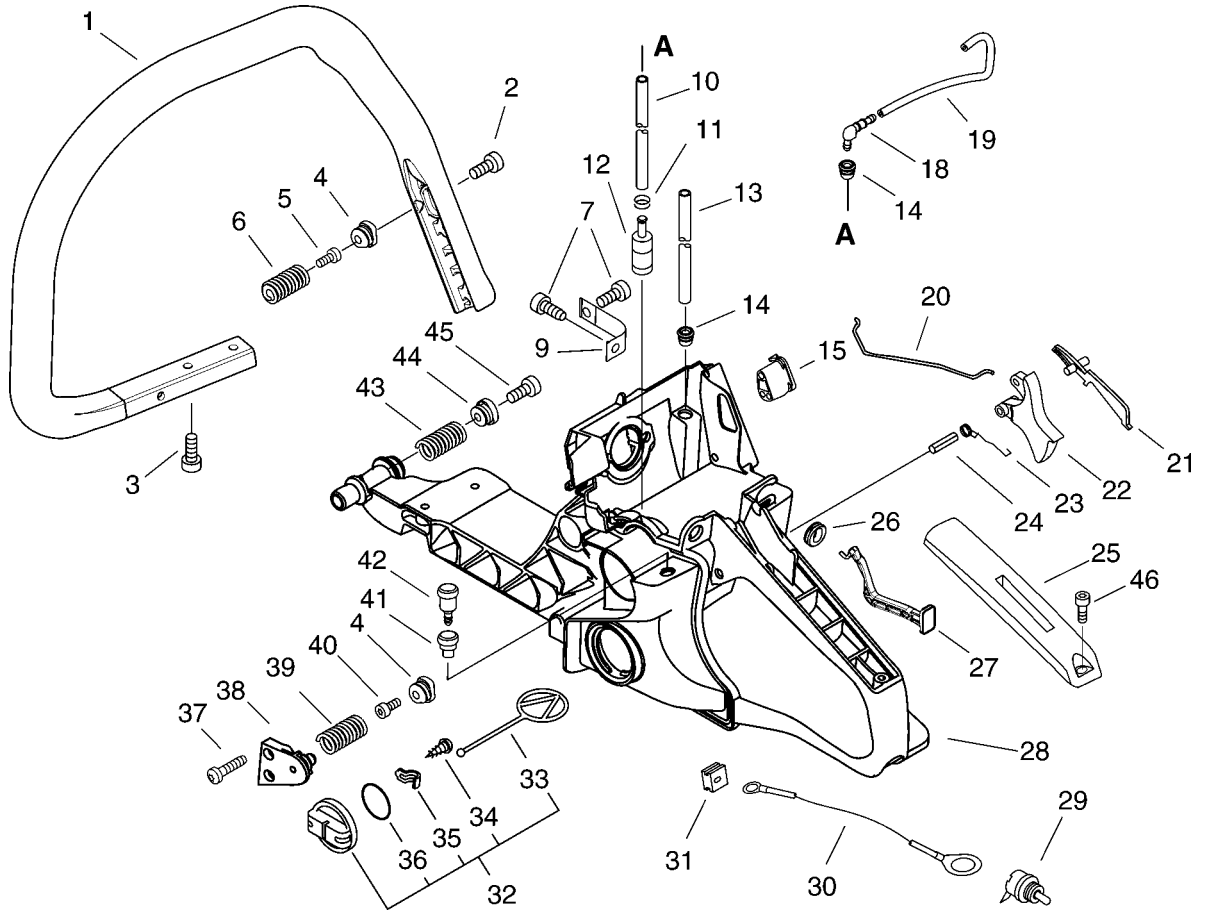

KEY	LV	PART NUMBER	Q'TY	DESCRIPTION	REMARKS
28		C410-000570	1	HANDLE,REAR	
29		A440-001190	1	SWITCH, ON OFF	
30		V485-001100	1	LEAD	
31		150114-04920	1	BUSHING	
32		P021-016680	1	CAP,FUEL ASSY	
33	+	131051-19830	1	LINK	
34	+	900246-03008	1	SCREW 3*8	
35	+	131050-19830	1	RETAINER, LINK	
36	+	900720-20029	1	O-RING 29	
37		V805-000010	2	BOLT, TORX 5	
38		V456-000110	1	HOLDER,SPRING	
39		V450-000760	1	SPRING,COMPRESSION	
40		V805-000230	1	BOLT, TORX 5	
41		A359-000000	1	COVER,VENT	
42		131300-56430	1	VALVE, CHECK	
43		V450-000770	1	SPRING,COMPRESSION	
44		V456-000101	1	HOLDER,SPRING	
45		V806-000000	1	BOLT, TORX 6	
46		V804-000000	1	BOLT, TORX 4