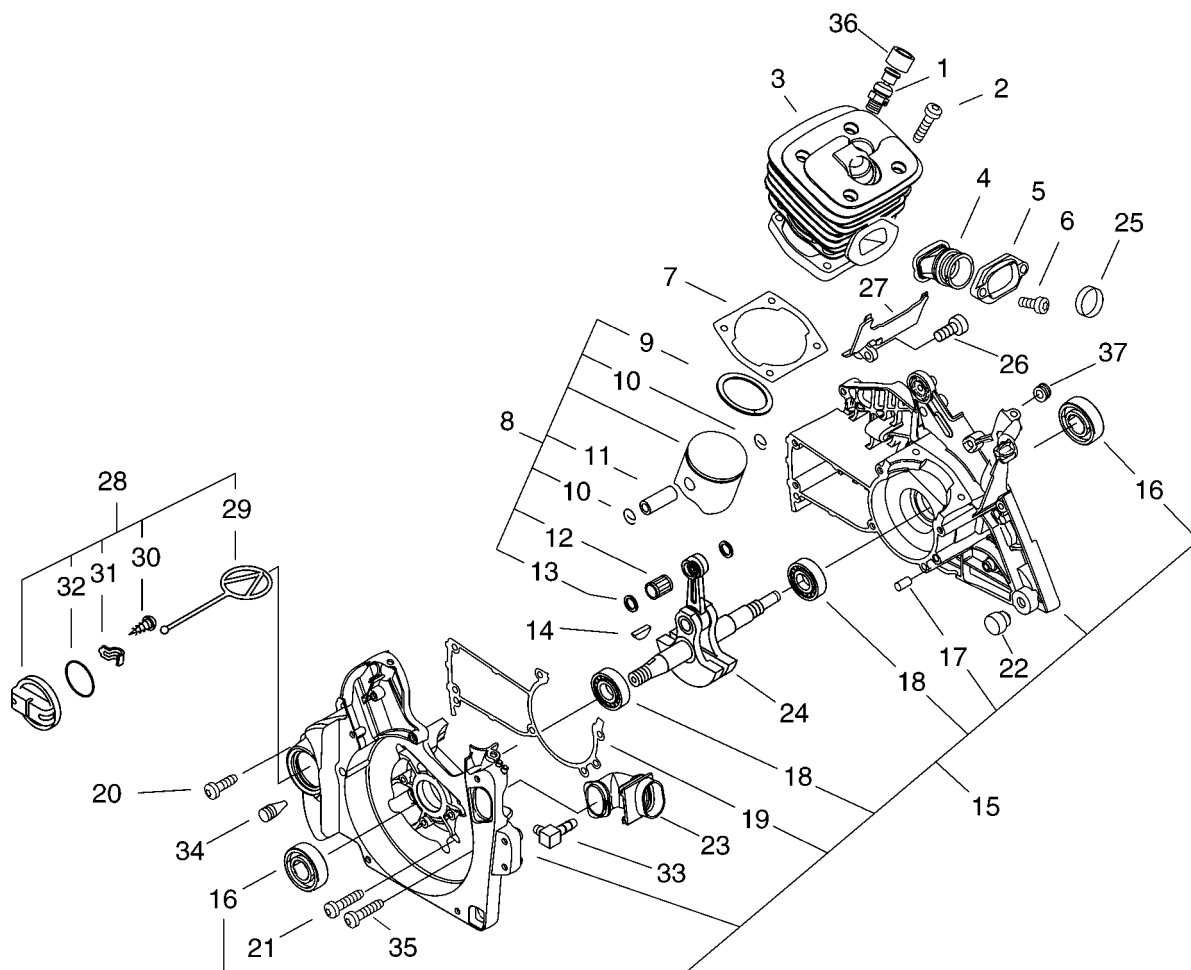

shindaiwa

PARTS CATALOGUE

CHAIN SAW

598

CE

1 Cylinder, Crankcase, Piston

KEY	LV	PART NUMBER	Q'TY	DESCRIPTION	REMARKS
1		A014-000040	1	DECOMP,ASM	
2		V805-000220	4	BOLT, TORX 5	
3		A130-000910	1	CYLINDER	
4		A202-000080	1	BELLOWS, INTAKE	
5		A206-000010	1	HOLDER, BELLOWS	
6		V805-000000	2	BOLT, TORX 5	
7		V100-000270	1	GASKET,CYL	
8		P021-015190	1	PISTON KIT	
9	+	A101-000210	1	RING, PISTON	
10	+	V580-000030	2	RING,END	
11	+	V609-000010	1	PIN,ENG 11	
12	+	V556-000000	1	BEARING,NEEDLE 11	
13	+	V308-000040	2	WASHER,CIRCULAR 11	
14		100142-30830	1	KEY, WOODRUFF	
15		P021-016660	1	CRANK CASE SET	
16	+	V508-000010	2	SEAL,OIL 15	
17	+	100215-02830	2	PIN, DOWEL	
18	+	V592-000000	2	BEARING, BALL	
19	+	V102-000060	1	GASKET,CRANKCASE	
20		V805-000010	2	BOLT, TORX 5	
21		V805-000020	4	BOLT, TORX 5	
22		V420-001790	2	CUSHION	
23		A239-000060	1	PIPE, INTAKE	
24		A011-000540	1	CRANKSHAFT,ASY	

1 Cylinder, Crankcase, Piston

KEY	LV	PART NUMBER	Q'TY	DESCRIPTION	REMARKS
25		V360-000060	1	COLLAR,18	
26		V805-000000	1	BOLT, TORX 5	
27		E106-000040	1	GUIDE,AIR	
28		P021-016030	1	CAP, OIL	
29	+	131051-19830	1	LINK	
30	+	900246-03008	1	SCREW 3*8	
31	+	131050-19830	1	RETAINER, LINK	
32	+	900720-00028	1	O-RING 28	
33		437239-14730	1	NIPPLE	
34		436114-13930	1	VALVE, CHECK	
35		V805-000170	1	BOLT, TORX 5	
36		V141-000090	1	GROMMET,PLUG	
37		132115-01461	1	GROMMET	

KEY	LV	PART NUMBER	Q'TY	DESCRIPTION	REMARKS
25	+	A511-000070	1	GRIP, STARTER	
26	+	900296-03016	1	SCREW 3*16	
27	+	A510-000090	1	GUIDE, ROPE	
28		X503-009840	1	LABEL,MODEL	
29		V805-000000	4	BOLT, TORX 5	