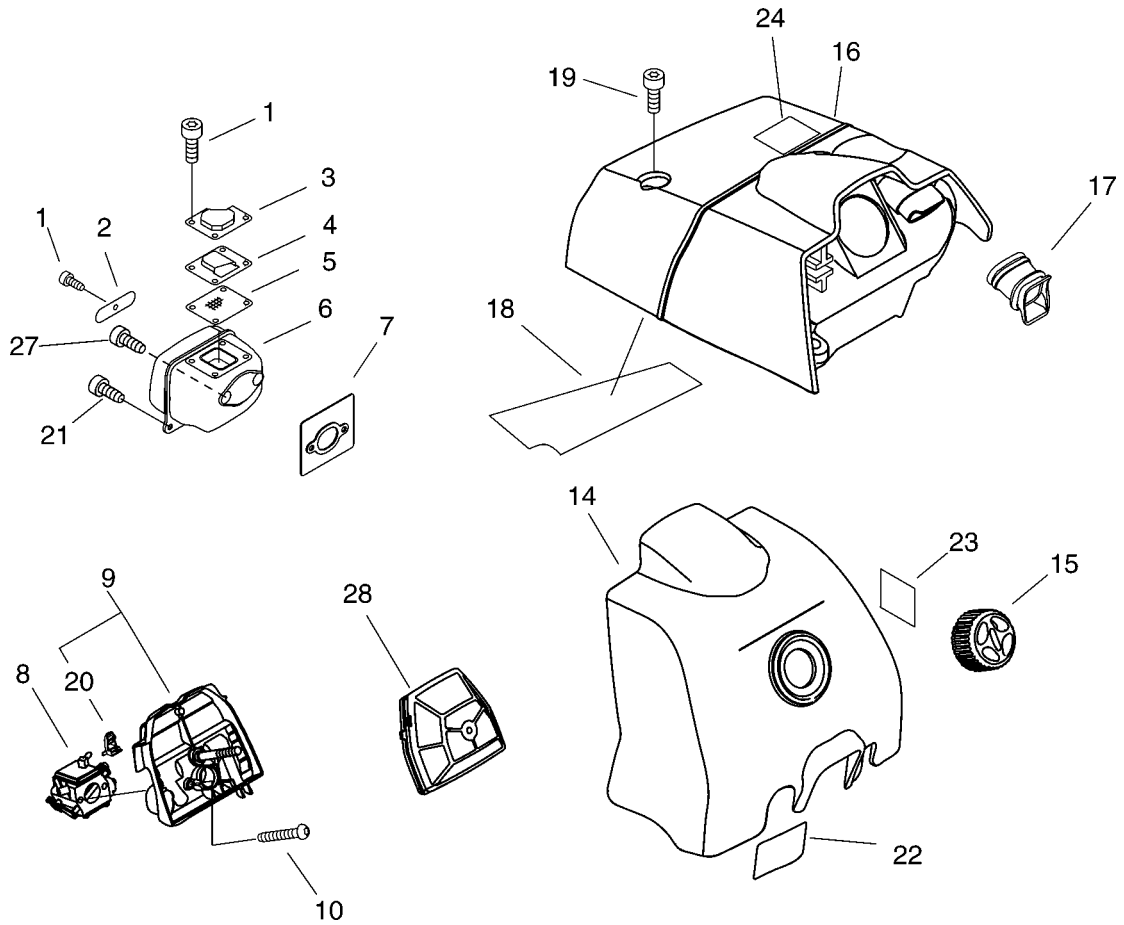

shindaiwa

PARTS CATALOGUE

CHAIN SAW

598

CE

1 Cylinder, Crankcase, Piston

KEY	LV	PART NUMBER	Q'TY	DESCRIPTION	REMARKS
1		A014-000040	1	DECOMP,ASM	
2		V805-000220	4	BOLT, TORX 5	
3		A130-000910	1	CYLINDER	
4		A202-000080	1	BELLOWS, INTAKE	
5		A206-000010	1	HOLDER, BELLOWS	
6		V805-000000	2	BOLT, TORX 5	
7		V100-000270	1	GASKET,CYL	
8		P021-015190	1	PISTON KIT	
9	+	A101-000210	1	RING, PISTON	
10	+	V580-000030	2	RING,END	
11	+	V609-000010	1	PIN,ENG 11	
12	+	V556-000000	1	BEARING,NEEDLE 11	
13	+	V308-000040	2	WASHER,CIRCULAR 11	
14		100142-30830	1	KEY, WOODRUFF	
15		P021-016660	1	CRANK CASE SET	
16	+	V508-000010	2	SEAL,OIL 15	
17	+	100215-02830	2	PIN, DOWEL	
18	+	V592-000000	2	BEARING, BALL	
19	+	V102-000060	1	GASKET,CRANKCASE	
20		V805-000010	2	BOLT, TORX 5	
21		V805-000020	4	BOLT, TORX 5	
22		V420-001790	2	CUSHION	
23		A239-000060	1	PIPE, INTAKE	
24		A011-000540	1	CRANKSHAFT,ASY	

1 Cylinder, Crankcase, Piston

KEY	LV	PART NUMBER	Q'TY	DESCRIPTION	REMARKS
25		V360-000060	1	COLLAR,18	
26		V805-000000	1	BOLT, TORX 5	
27		E106-000040	1	GUIDE,AIR	
28		P021-016030	1	CAP, OIL	
29	+	131051-19830	1	LINK	
30	+	900246-03008	1	SCREW 3*8	
31	+	131050-19830	1	RETAINER, LINK	
32	+	900720-00028	1	O-RING 28	
33		437239-14730	1	NIPPLE	
34		436114-13930	1	VALVE, CHECK	
35		V805-000170	1	BOLT, TORX 5	
36		V141-000090	1	GROMMET,PLUG	
37		132115-01461	1	GROMMET	

KEY	LV	PART NUMBER	Q'TY	DESCRIPTION	REMARKS
25	+	A511-000070	1	GRIP, STARTER	
26	+	900296-03016	1	SCREW 3*16	
27	+	A510-000090	1	GUIDE, ROPE	
28		X503-009840	1	LABEL,MODEL	
29		V805-000000	4	BOLT, TORX 5	