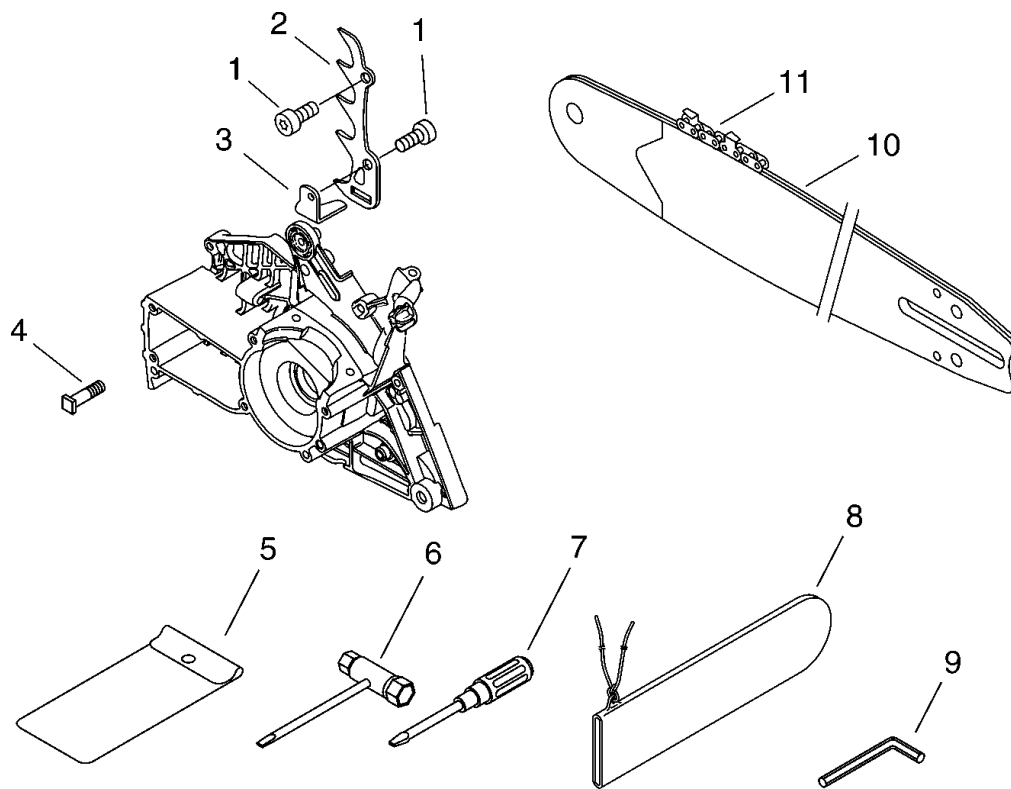

KEY	LV	PART NUMBER	Q'TY	DESCRIPTION	REMARKS
1		V805-000000	2	BOLT, TORX 5	
2		C304-000040	1	SPIKED	
3		C310-000010	1	CATCHER, CHAIN	
4		V205-000400	2	BOLT, 8	
5		898510-07130	1	BAG, TOOL	
6		X602-000080	1	TOOL, WRENCH	
7		895812-03930	1	DRIVER, SCREW 50	
8		P021-016700	1	SCABBARD, CHAIN	
9		X605-000050	1	TOOL, L WRENCH	
10		X126-000080	1	BAR, GUIDE 50	
11		431012-30831	1	CHAIN, SAW 73LGX-72E