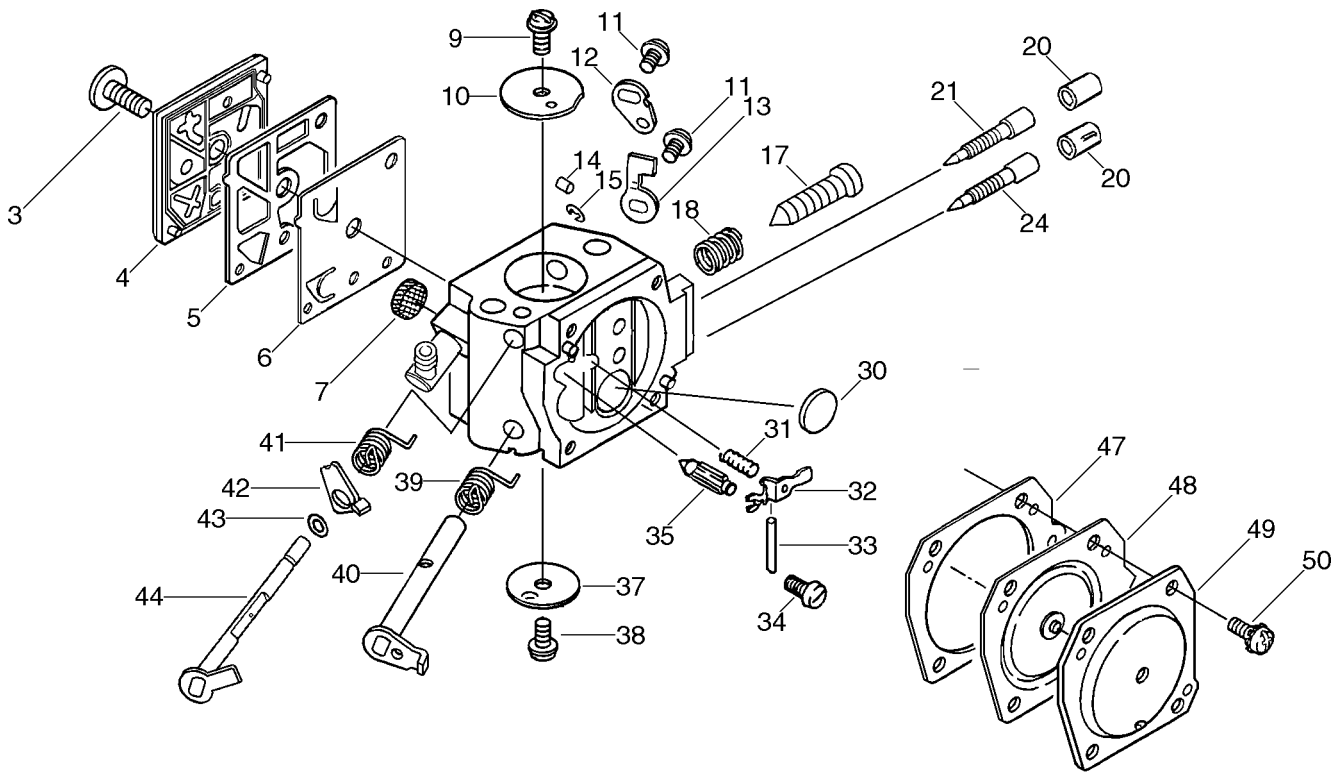

KEY	LV	PART NUMBER	Q'TY	DESCRIPTION	REMARKS
37	+	123132-16130	1	VALVE, CHOKE	
38	+	123114-05260	1	SCREW	
39	+	P003-000560	1	SPRING, THRT. RETURN	
40	+	P003-000550	1	SHAFT, THROTTLE	
41	+	P003-000610	1	SPRING	
42	+	P003-000620	1	LEVER-FAST IDLE	
43	+	123149-26030	1	WASHER	
44	+	P003-000600	1	SHAFT, CHOKE	
47	+	123140-18331	1	GASKET, M. DIAPHRAGM	
48	+	123141-16131	1	DIAPHRAGM, METERING	
49	+	123142-17330	1	COVER, M. DIAPHRAGM	
50	+	123130-02960	4	SCREW