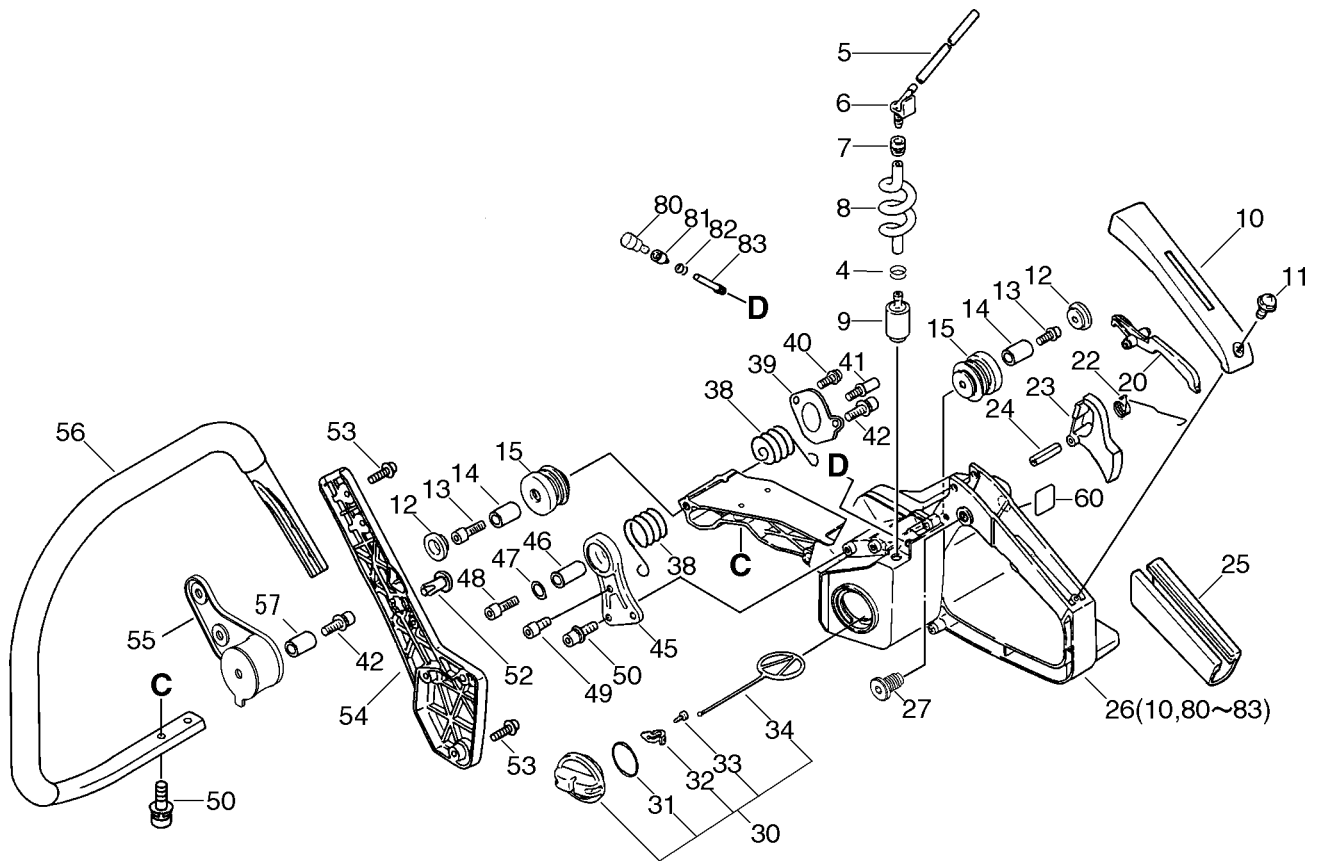

KEY	LV	PART NUMBER	Q'TY	DESCRIPTION	REMARKS
33		X503-009850	1	LABEL,MODEL	
34		159010-10230	1	PLUG, SPARK (BPMR-7A	
35		A426-000010	1	TERMINAL, SPARKPLUG	
36		A427-000013	1	CAP, SPARK PLUG	
37		156611-19830	1	TUBE	
38		156601-32632	1	COIL, IGNITION	
39		900242-04008	1	SCREW	
40		900162-04020	2	BOLT, H.S. 4*20	

KEY	LV	PART NUMBER	Q'TY	DESCRIPTION	REMARKS
1		900162-04012	3	BOLT, H.S. 4*12	
2		C236-000010	1	COVER,OILER	
3		V309-000040	1	WASHER,CIRCULAR 12	
4		437063-19930	1	WORM (P)	
6		437211-32430	1	PIPE	
7		437212-32430	1	CONNECTOR, OIL PIPE	
8		132013-26630	1	CLIP	
9		132115-12330	1	GROMMET	
10		437210-38330	1	PIPE, OIL	
11		436205-14730	1	STRAINER, OIL	
12		C225-000000	1	ADJUSTER,AUTO OILER	
13		437015-19830	1	SPRING	
14		900700-00003	1	E-RING 3	
15		900720-00003	1	O-RING 3	
18		437210-15130	1	PIPE, OIL	
20		P021-016750	1	OILER ASY, MANUAL	
21	+	437118-19830	1	NIPPLE	
22	+	437122-03430	2	O-RING	
23	+	437012-00330	2	VALVE, BALL	
24	+	V450-000290	2	SPRING,COMPRESSION	
25	+	C251-000000	1	PISTON,OILER	
26	+	900720-00007	1	O-RING 7	
27	+	437111-19830	1	SPRING	
28	+	437110-19831	1	BODY, OIL PUMP	

KEY	LV	PART NUMBER	Q'TY	DESCRIPTION	REMARKS
29	+	900345-20016	1	PIN, SPRING 2*16SUS	
30	+	437121-10130	1	ADAPTER, OIL PUMP	
31		900603-00005	1	WASHER 5	
32		900252-05020	1	SCREW 5*20	
33		437413-19830	1	BARCKET, OIL PUMP	
34		900252-04010	1	SCREW 4*10	
37		437216-32630	1	PIPE, OUTLET	
38		437232-32630	1	CONNECTOR, OIL PIPE	
39		437212-32630	1	CONNECTOR, OIL PIPE	
43		V540-000210	1	SEAL,CIRCULAR	
45		437002-37530	1	AUTO-OILER ASSY	
46	+	437009-35430	1	PIN, CONTROL	
47	++	437065-19830	1	CLIP	
48	++	437030-19830	1	O-RING	
49	+	900720-00003	1	O-RING 3	
50	+	437006-32330	1	PLUNGER KIT	
51	++	437020-32430	1	V-RING	
52	+	437062-19830	1	CAP, PLUNGER	