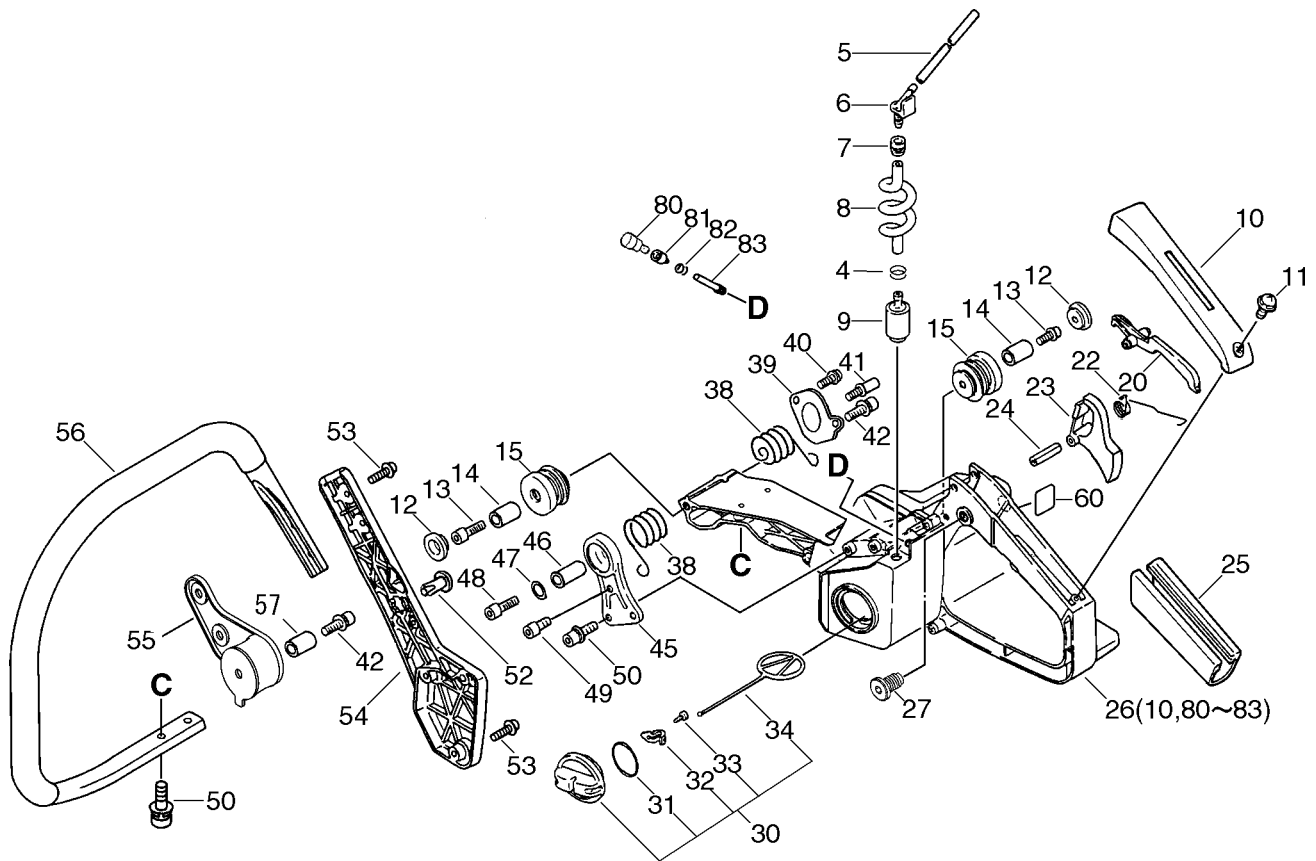

KEY	LV	PART NUMBER	QTY	DESCRIPTION	REMARKS
31	+	900720-20029	1	O-RING 29	
32	+	131050-19830	1	RETAINER, LINK	
33	+	900246-03008	1	SCREW 3*8	
34	+	131051-19830	1	LINK	
38		V450-000150	2	SPRING, COMPRESSION	
39		V150-000750	1	PLATE, EYE	
40		900162-04008	1	BOLT, H.S. 4*8	
41		V203-000050	1	BOLT, 5	
42		900162-05020	2	BOLT, H.S. 5*20	
45		V419-000010	1	BRACKET, CUSHION	
46		V353-000120	1	COLLAR, 5	
47		900630-00005	1	WASHER 5	
48		900105-05035	1	BOLT, H.S. 5*35	
49		900105-05008	1	BOLT, H.S. 5*8	
50		900162-05014	4	BOLT, H.S. 5*14	
52		V649-000010	1	RIVET	
53		900238-05020	5	SCREW 5*20	
54		C405-000350	1	BRACKET, HANDLE	
55		V401-000170	1	CUSHION, 5	
56		C400-000100	1	HANDLE, FRONT	
57		V353-000281	1	COLLAR, 5	
60		890157-39130	1	LABEL, SWITCH