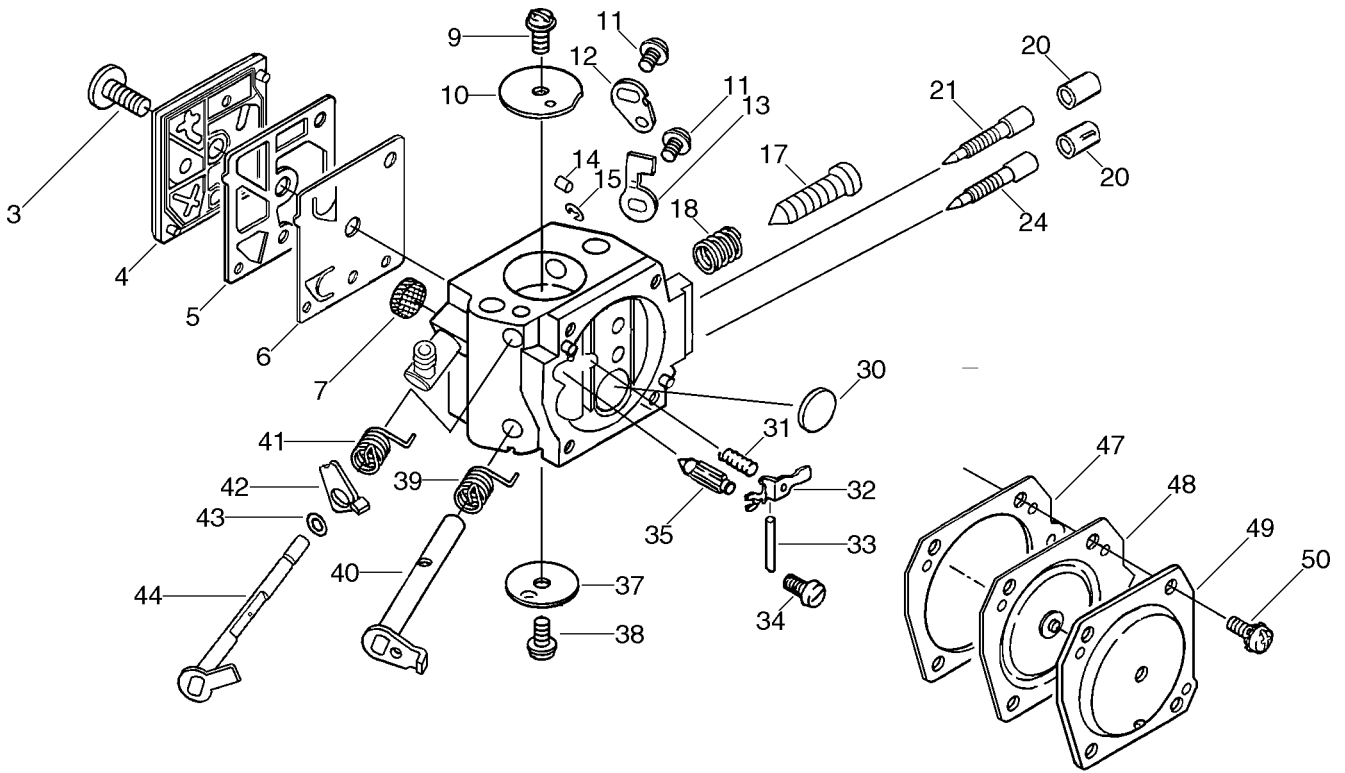

KEY	LV	PART NUMBER	Q'TY	DESCRIPTION	REMARKS
		A021-001780	1	CARBURETOR,DIAPHRAGM	
3	+	123110-16130	1	SCREW, PUMP COVER	
4	+	123124-19830	1	COVER, FUEL PUMP	
5	+	123125-12330	1	GASKET, FUEL PUMP	
6	+	123112-12330	1	DIAPHRAGM, FUEL PUMP	
7	+	123126-10631	1	SCREEN, INLET	
9	+	123114-38830	1	SCREW	
10	+	123132-32430	1	VALVE, CHOKE	
11	+	123114-38830	2	SCREW	
12	+	P003-000590	1	LEVER, CHOKE	
13	+	123156-30830	1	STOP, THROTTLE	
14	+	123178-15030	1	PLUG, FRICTION	
15	+	123127-15030	1	RING	
17	+	123134-19730	1	SCREW, IDLE ADJUST	
18	+	P003-000540	1	SPRING, IDLE ADJUST	
20	+	P003-000010	2	LIMITER CAP	
21	+	P003-002310	1	NEEDLE, HIGH SPEED	
24	+	123118-02261	1	NEEDLE	
30	+	123146-10631	1	PLUG, WELCH	
31	+	123122-32630	1	SPRING, METER. LEVER	
32	+	123123-18330	1	LEVER, METERING	
33	+	123138-03930	1	PIN, METERING LEVER	
34	+	123139-03930	1	SCREW, M. LEVER PIN	
35	+	123137-19830	1	VALVE, INLET NEEDLE