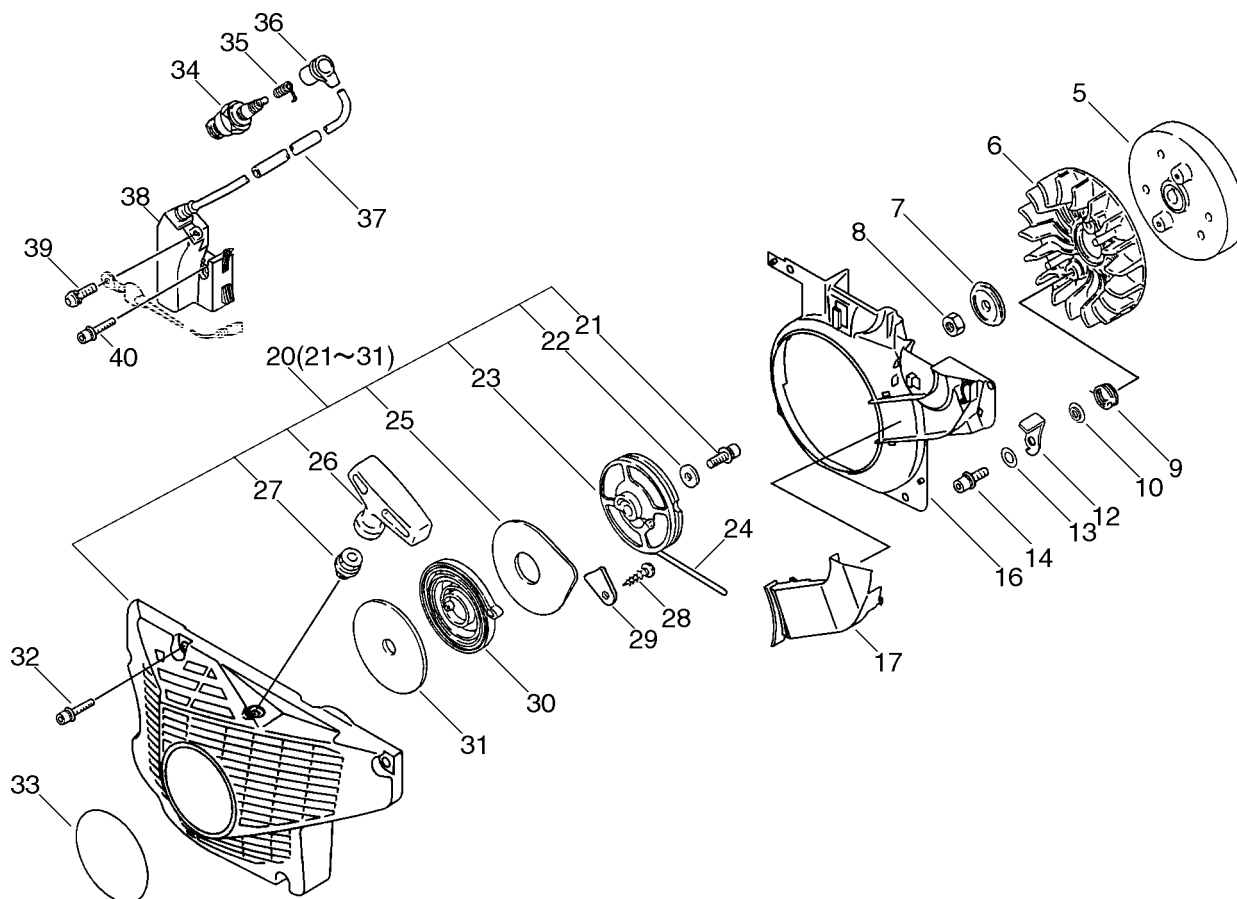

KEY	LV	PART NUMBER	Q'TY	DESCRIPTION	REMARKS
33		X503-009850	1	LABEL,MODEL	
34		159010-10230	1	PLUG, SPARK (BPMR-7A	
35		A426-000010	1	TERMINAL, SPARKPLUG	
36		A427-000013	1	CAP, SPARK PLUG	
37		156611-19830	1	TUBE	
38		156601-32632	1	COIL, IGNITION	
39		900242-04008	1	SCREW	
40		900162-04020	2	BOLT, H.S. 4*20