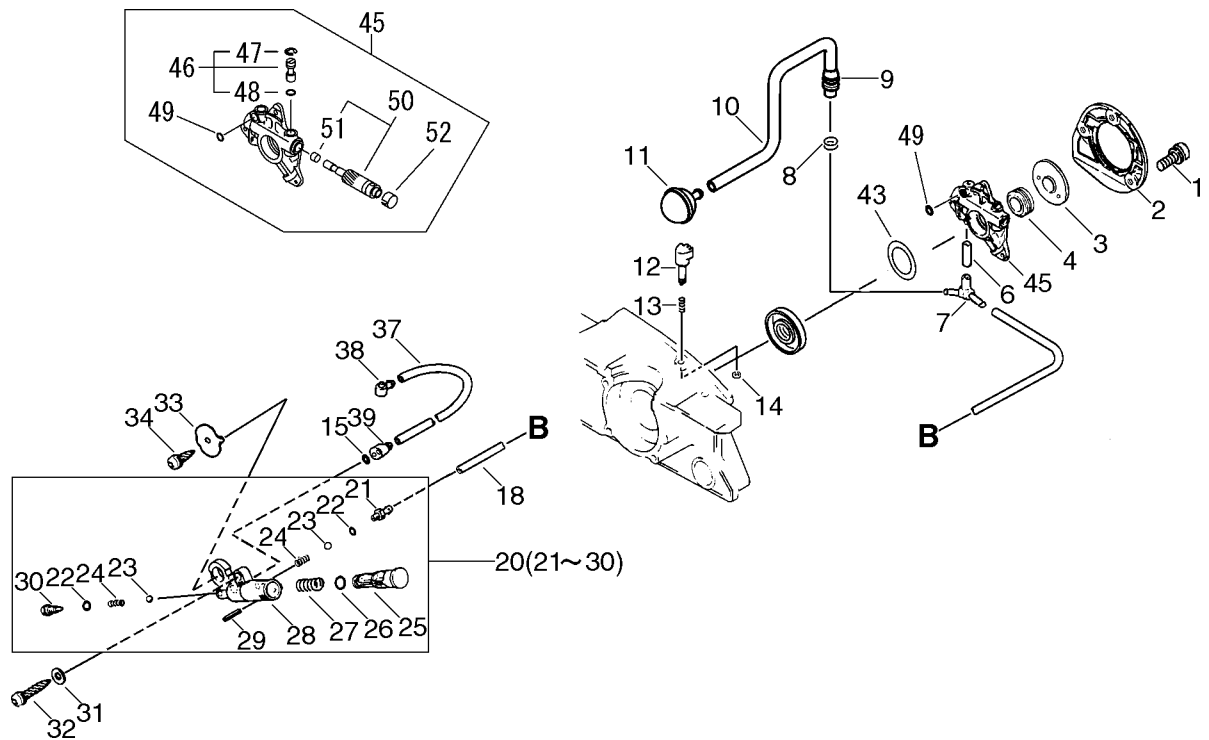

KEY	LV	PART NUMBER	Q'TY	DESCRIPTION	REMARKS
1		900162-04012	3	BOLT, H.S. 4*12	
2		C236-000010	1	COVER,OILER	
3		V309-000040	1	WASHER,CIRCULAR 12	
4		437063-19930	1	WORM (P)	
6		437211-32430	1	PIPE	
7		437212-32430	1	CONNECTOR, OIL PIPE	
8		132013-26630	1	CLIP	
9		132115-12330	1	GROMMET	
10		437210-38330	1	PIPE, OIL	
11		436205-14730	1	STRAINER, OIL	
12		C225-000000	1	ADJUSTER,AUTO OILER	
13		437015-19830	1	SPRING	
14		900700-00003	1	E-RING 3	
15		900720-00003	1	O-RING 3	
18		437210-15130	1	PIPE, OIL	
20		P021-016750	1	OILER ASY, MANUAL	
21	+	437118-19830	1	NIPPLE	
22	+	437122-03430	2	O-RING	
23	+	437012-00330	2	VALVE, BALL	
24	+	V450-000290	2	SPRING,COMPRESSION	
25	+	C251-000000	1	PISTON,OILER	
26	+	900720-00007	1	O-RING 7	
27	+	437111-19830	1	SPRING	
28	+	437110-19831	1	BODY, OIL PUMP