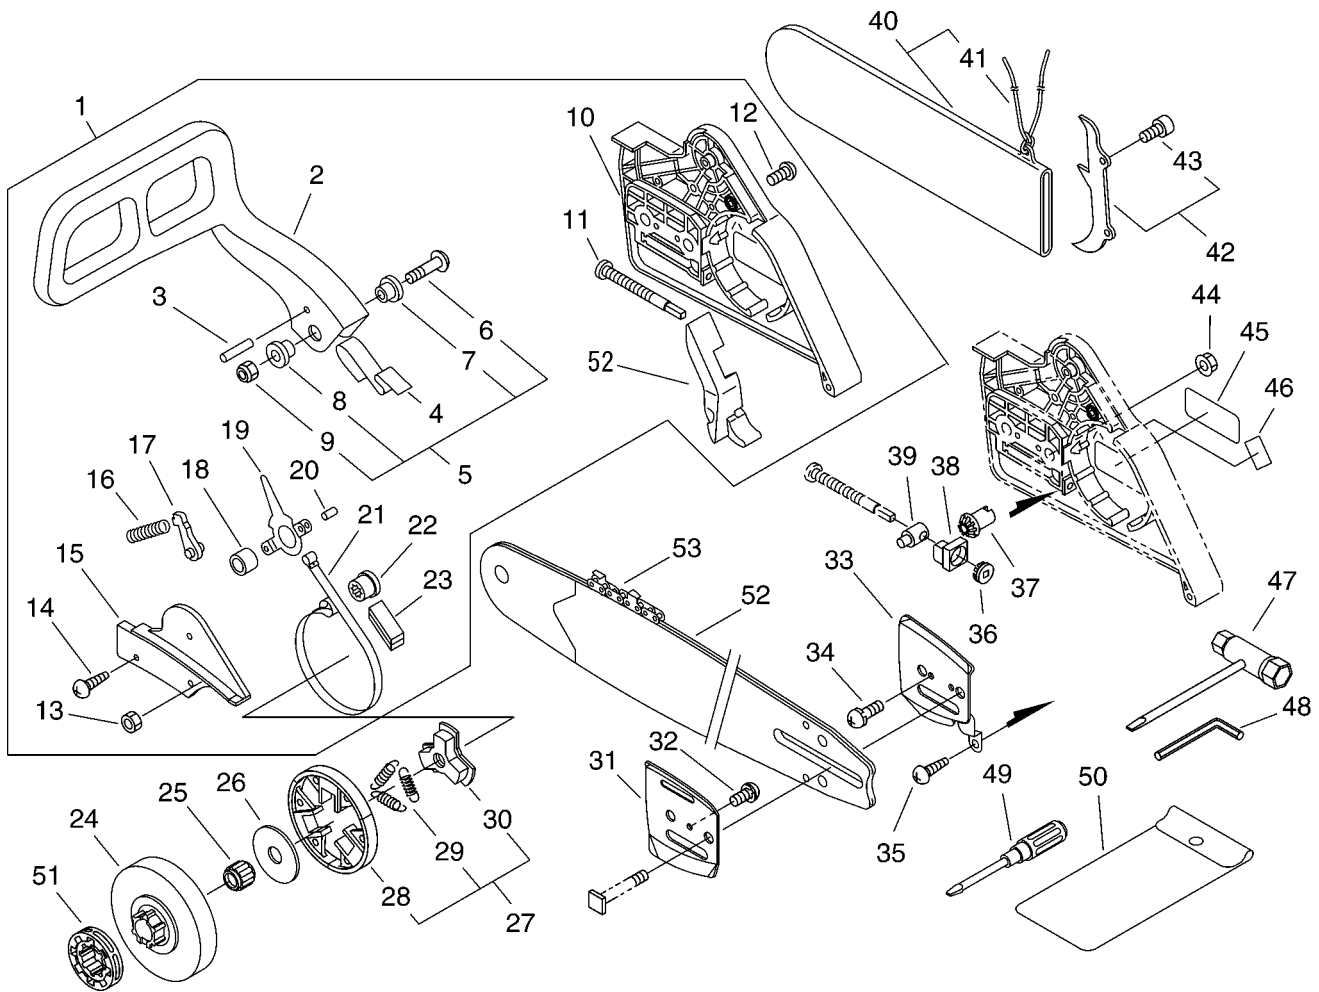

KEY	LV	PART NUMBER	Q'TY	DESCRIPTION	REMARKS
27		A056-000050	1	CLUTCH	
28	+	P021-007790	1	SHOE,CLUTCH	
29	+	V451-000430	3	SPRING,TENSION	
30	+	A552-000040	1	HUB,CLUTCH	
31		433013-30830	1	PLATE, GUIDE (INNER)	
32		900241-04008	1	SCREW 4*8	
33		C305-000040	1	PLATE,SPROCKET GUARD	
34		900241-03006	2	SCREW 3*6	
35		900253-04010	1	SCREW 4*10	
36		V651-000011	1	GEAR,BEVEL	
37		V651-000001	1	GEAR,BEVEL	
38		V355-000270	1	COLLAR,8	
39		C309-000030	1	TENSIONER,CHAIN	
40		P021-016700	1	SCABBARD, CHAIN	
41	+	A509-000020	1	ROPE	
42		P021-002880	1	BUMPER,SPIKED	
43	+	900105-05012	2	BOLT, H.S. 5*12	
44		433019-12330	2	NUT, FLANGE 8	
45		X504-000970	1	LABEL,BRAND	
46		890155-30130	1	LABEL, CAUTION	
47		X602-000080	1	TOOL,WRENCH	
48		895610-00130	1	L-WRENCH (4MM)	
49		895812-03930	1	DRIVER, SCREW 50	
50		898510-07130	1	BAG, TOOL	
51		175033-14731	1	SPROCKET, RIM 68210S	
52		X126-000080	1	BAR,GUIDE 50	
53		431012-30831	1	CHAIN, SAW 73LGX-72E