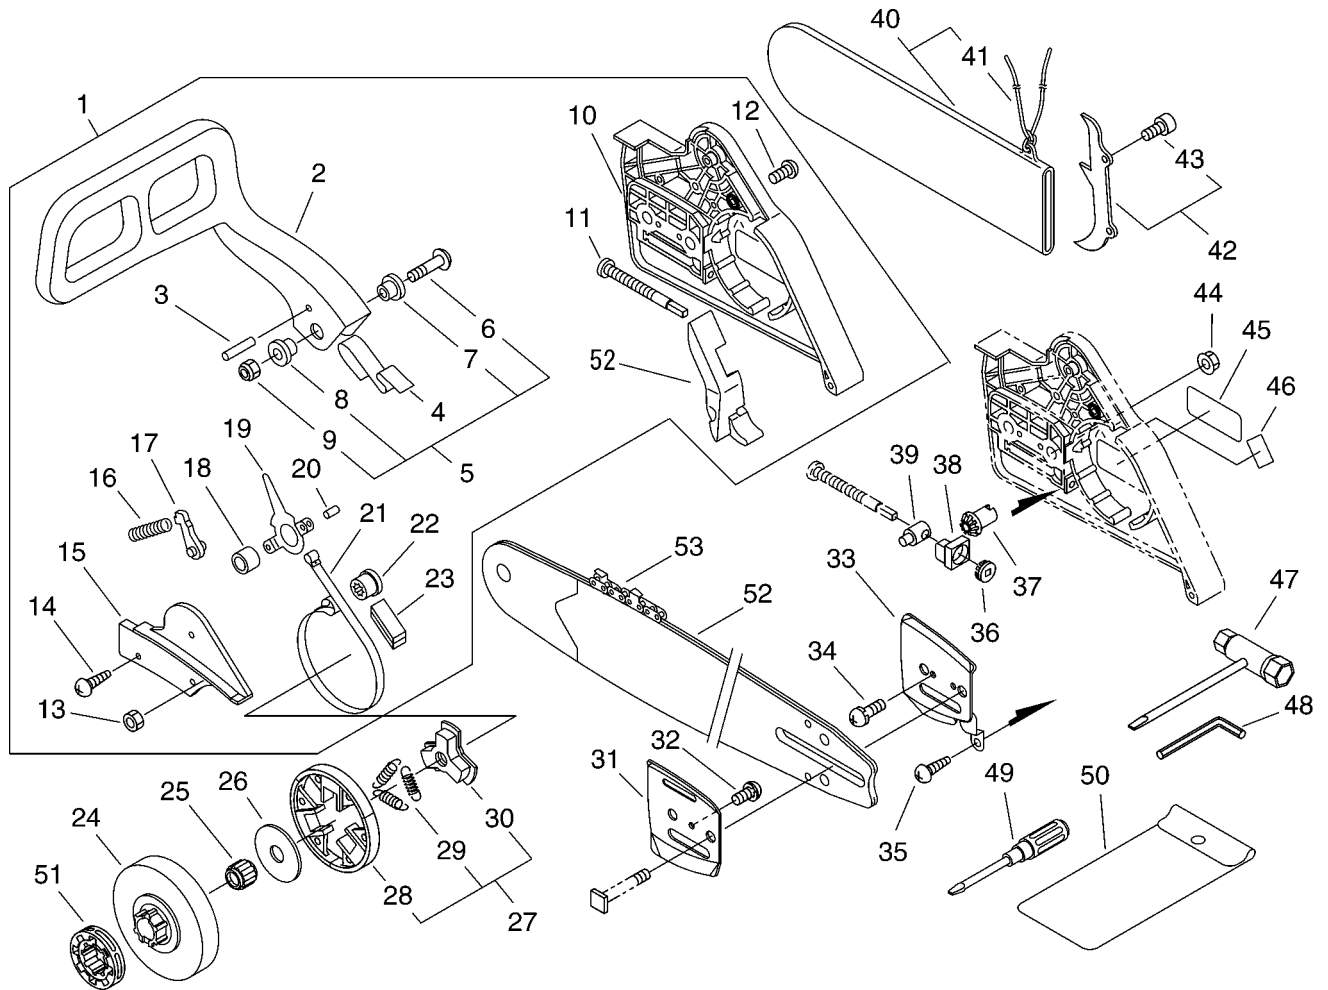

KEY	LV	PART NUMBER	Q'TY	DESCRIPTION	REMARKS
1		P021-016760	1	BRAKE,ASM CHAIN	
2	+	433105-38131	1	LEVER, BRAKE	
3	+	900330-35260	1	PIN 3.5*26	
4	+	433114-38131	1	SPRING	
5	+	433113-37539	1	SCREW KIT	
6	++	900209-05035	1	SCREW	
7	++	433167-39730	1	COLLAR 5	
8	++	433167-39130	1	SPACER	
9	++	900562-50005	1	LOCKNUT 5	
10	+	C300-000460	1	GUARD,SPROCKET	
11	+	V203-000110	1	BOLT,5	
52	+	C302-000000	1	PAD, GUARD	
12	+	900220-03018	1	SCREW (+-SR 3*18)	
13	+	900500-00003	1	NUT 3	
14	+	900252-04012	2	SCREW 4*12	
15	+	C345-000350	1	COVER,BRAKE	
16	+	433122-38130	1	SPRING, BRAKE	
17	+	433209-35430	1	STOPPER, BRAKE	
18	+	433116-35430	1	SPACER 8	
19	+	433208-35431	1	LEVER, BRAKE	
20	+	900330-40088	1	ROLLER 4*8.8	
21	+	433123-38131	1	BAND, BRAKE	
22	+	433142-35430	1	ADJUSTER, BRAKE	
23	+	433312-32630	1	COVER, SEAL	
24		175105-32431	1	DRUM, CLUTCH	
25		175012-32430	1	BEARING, NEEDLE	
26		A551-000051	1	PLATE, CLUTCH